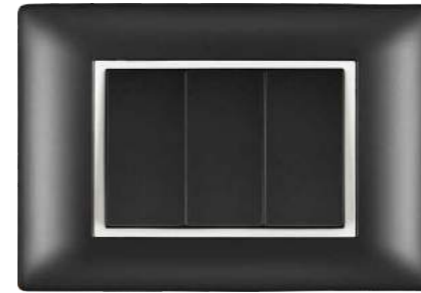

erva
DECORATION RIM

Main Colors

Erva: a small light beam on the surface. It will attract your attention and leave you alone. Narrating you another stories you have never heard of. Magical tale you will lose yourself deeply and feel reposeful. It's like a glowing light on the tip of a sceptre of princess.