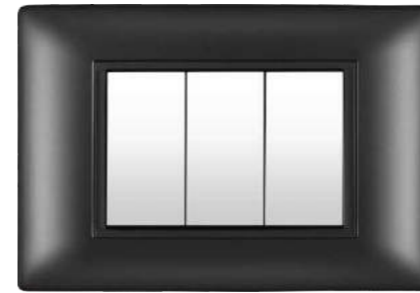

Oak Classic Matt - 51

Black Velvet - 42