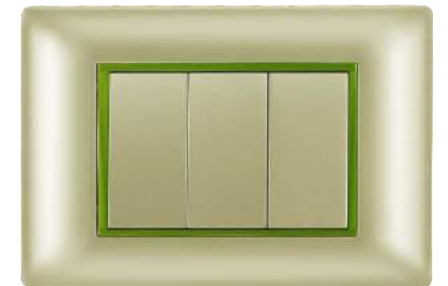

Pearl White - 30
Viridian Green Rim - 36

erva

DECORATION RIM

Sectional Colors

Button and control devices: the natural elegance of anthracite grey and the luminous dignity of white.

Erva can be dressed in the colours that best suit your home, with no limits to the possible combinations, for an integral or two-tone look. You will disappear in the depth of way-out metal and white.