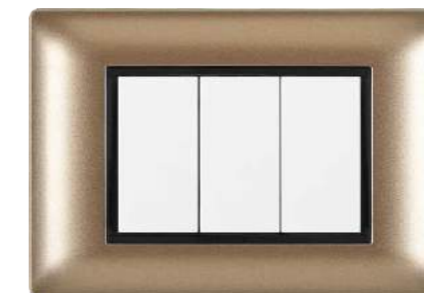

erva

DECORATION RIM

Sectional Colors

Button and control devices: the natural elegance of anthracite grey and the luminous dignity of white.

Erva can be dressed in the colours that best suit your home, with no limits to the possible combinations, for an integral or two-tone look. You will disappear in the depth of way-out metal and white.