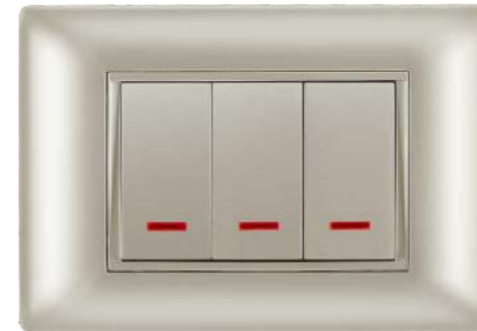

erva
Wiring Systems

Thin and soft contours

Decoration rim provides additional optional color flexibility to suit your elaborately designed rooms

Glossy surface and modern lines for buttons

Newly designed frame reflects light in the most perfect way to dazzle eyes

Erva series, designed with a different approach, offer you diversity and freedom to discover new reflections of color in your living spaces. It will create new habit that you cannot relinquish anytime and anywhere.

Whole plastic materials are fire-proof Polycarbonate and ensure that higher and excellent safety.

dissimilar
technology

3 modules

INSTALLATION & ASSEMBLING

The cover plates are mounted on the flush-mounting boxes and plasterboard (min. depth 50 mm).