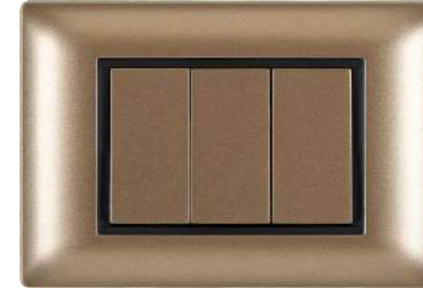

Fawn Brown - 31
Black Velvet Rim - 42