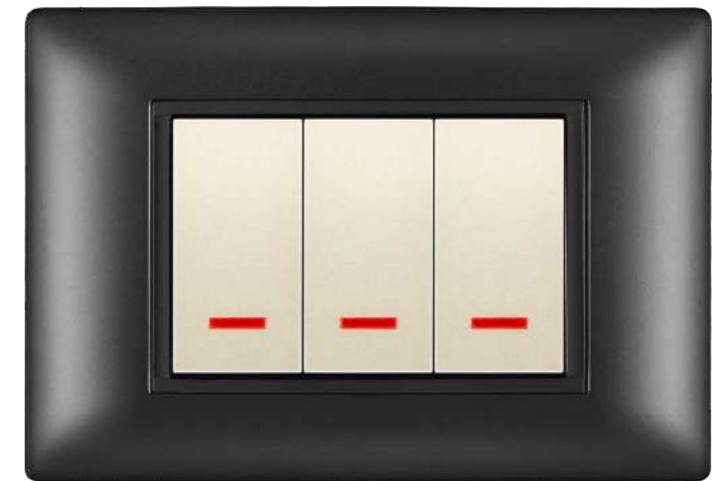

Unprecedented
allure

DERNEK GROUP ELEKTRİK ELEKTRONİK SAN. ve TIC. LTD. STİ.
Istanbul - TURKEY

www.lezard.com.tr

Since 1970

NEW
Reliable Lighting Solutions