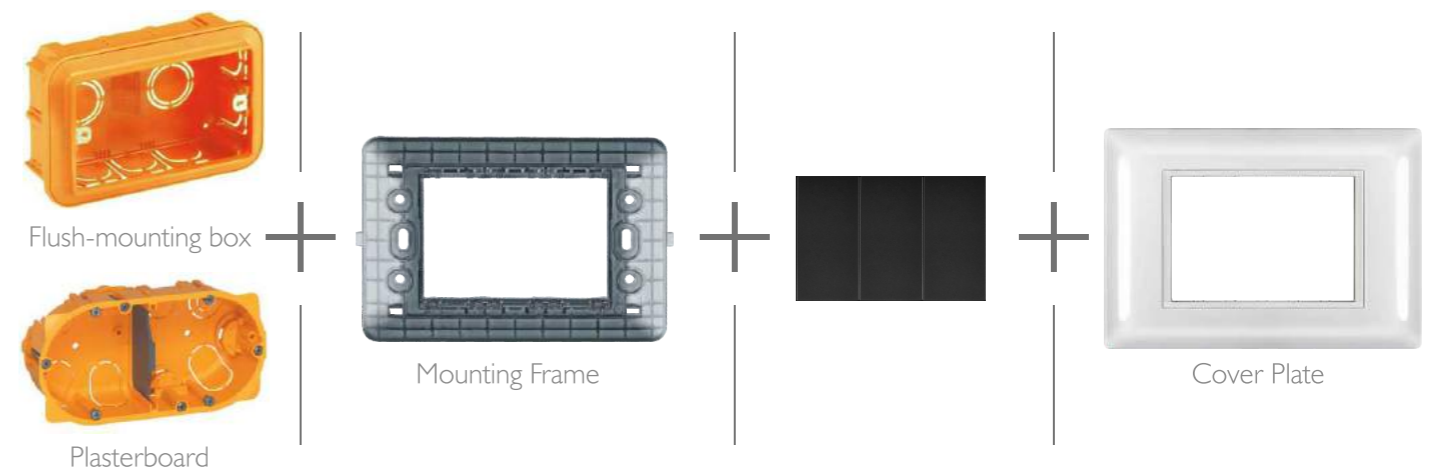

Whole plastic materials are fire-proof Polycarbonate and ensure that higher and excellent safety.

dissimilar
technology

3 modules

4 modules

6 modules

INSTALLATION & ASSEMBLING

The cover plates are mounted on the flush-mounting boxes and plasterboard (min. depth 50 mm).