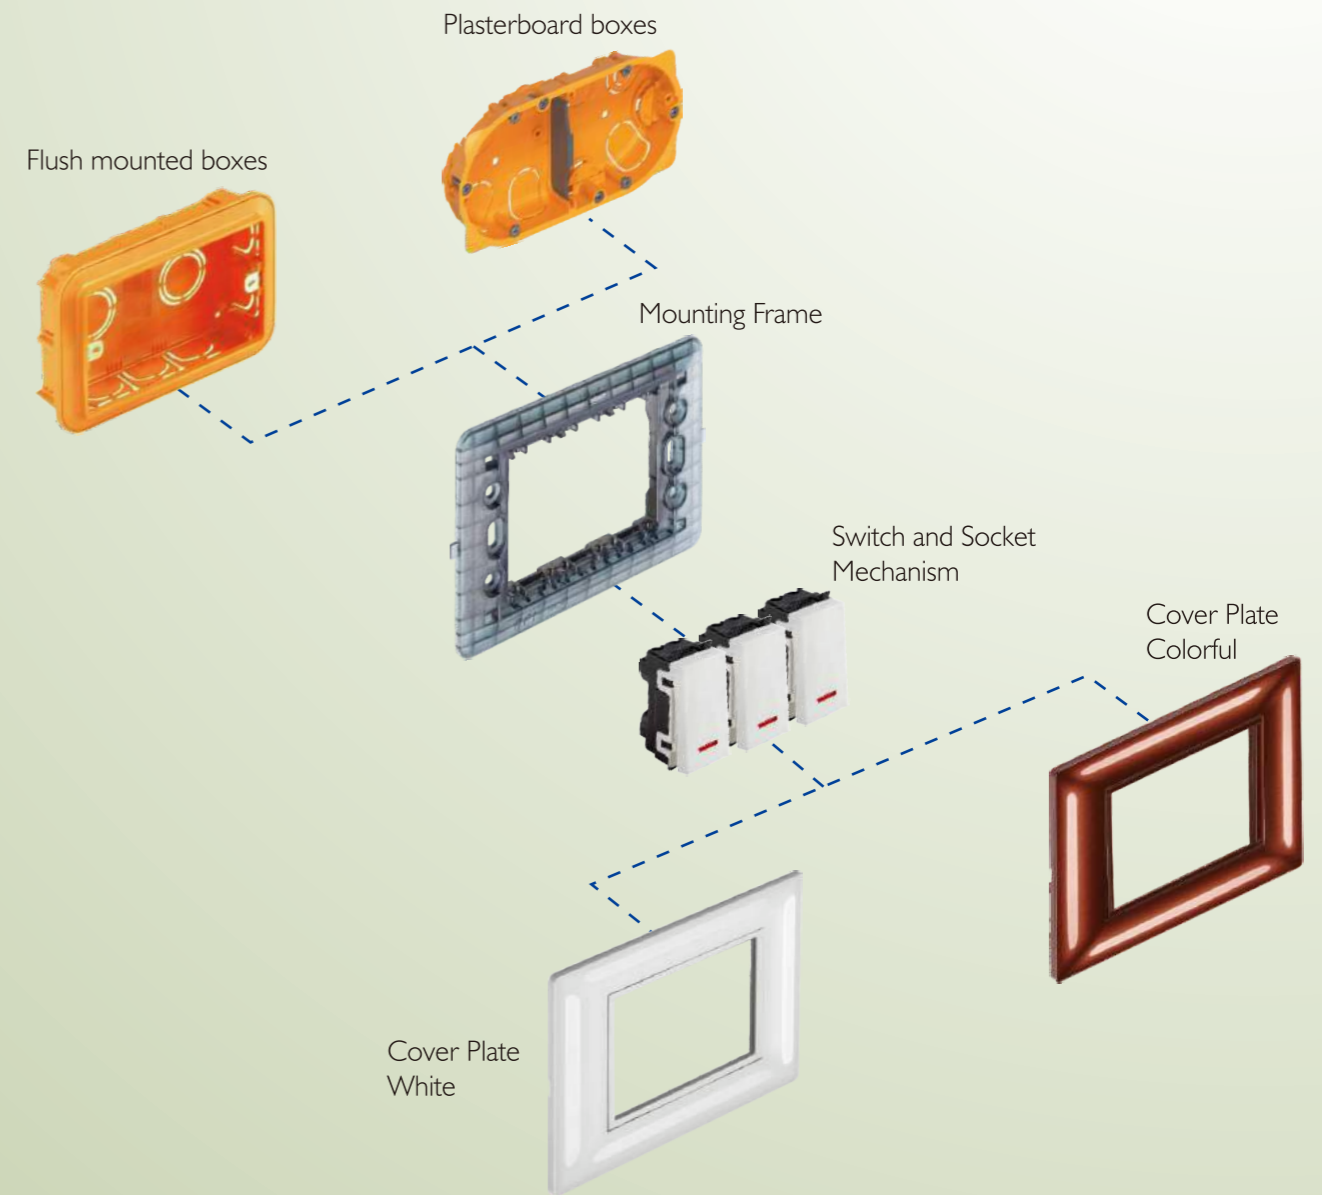

SAFER SUPPORTER

Whole (outer and inner) plastic materials are fireproof Polycarbonate (850 °C)

Long-lasting Nickel plated metal pin can ensure requirements of the standard min. 40.000 On/Off

Finger Protection (during installation no possibility to contact any conductors)

Double cables entry and smoothly installation

DIMENSIONS OF MOUNTING FRAMES

3 Modules

4 Modules

6 Modules

COVER PLATES

INSTALLATION

CONTROL DEVICES

Ref. No	Product Data	Inbox/Outbox(Pcs)
 601 0216 100	One Way Switch - 1 Modul - 16AX 250V~ - in accordance with EN 60669-1 - screw connection 1.5-2.5mm2	10/240
 601 0216 103	Push Button Switch-Bell - 1 Modul - 16AX 250V~ - in accordance with EN 60669-1 - screw connection 1.5-2.5mm2	10/240
 601 0216 104	Push Button Switch-Door - 1 Modul - 16AX 250V~ - in accordance with EN 60669-1 - screw connection 1.5-2.5mm2	10/240
 601 0216 105	Two Way Switch - 1 Modul - 16AX 250V~ - in accordance with EN 60669-1 - screw connection 1.5-2.5mm2	10/240

CONTROL DEVICES

Ref. No	Product Data	Inbox/Outbox(Pcs)
 601 0216 111	One Way Switch - LED Illuminated - 1 Modul - 16AX 250V~ - in accordance with EN 60669-1 - screw connection 1.5-2.5mm2	10/240
 601 0216 114	Two Way Switch - LED Illuminated - 1 Modul - 16AX 250V~ - in accordance with EN 60669-1 - screw connection 1.5-2.5mm2	10/240
 601 0216 101	Two Pole Switch - 1 Modul - 16AX 250V~ - in accordance with EN 60669-1 - screw connection 1.5-2.5mm2	10/240
 601 0220 101	Two Pole Switch -20A - 1 Modul - 20AX 250V~ - in accordance with EN 60669-1 - screw connection 1.5-2.5mm2	10/240