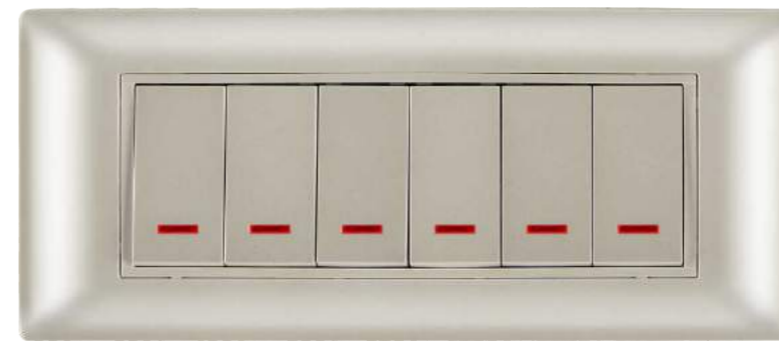

Whole plastic materials are fire-proof Polycarbonate and ensure that higher and excellent safety.

dissimilar
technology

3 modules

4 modules

6 modules

INSTALLATION & ASSEMBLING

The cover plates are mounted on the flush-mounting boxes and plasterboard (min. depth 50 mm).