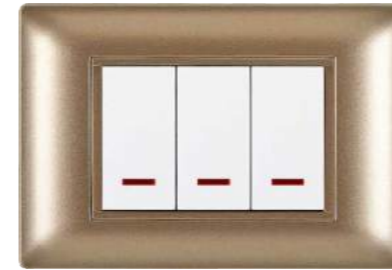

exceptional design

Fawn Brown Matt