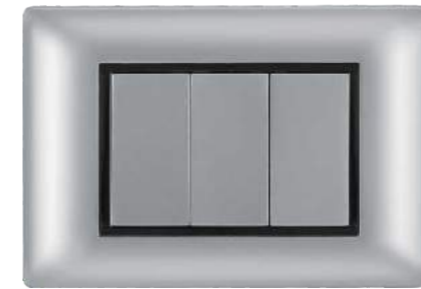

Silver Matt - 43
Black Velvet Rim - 42